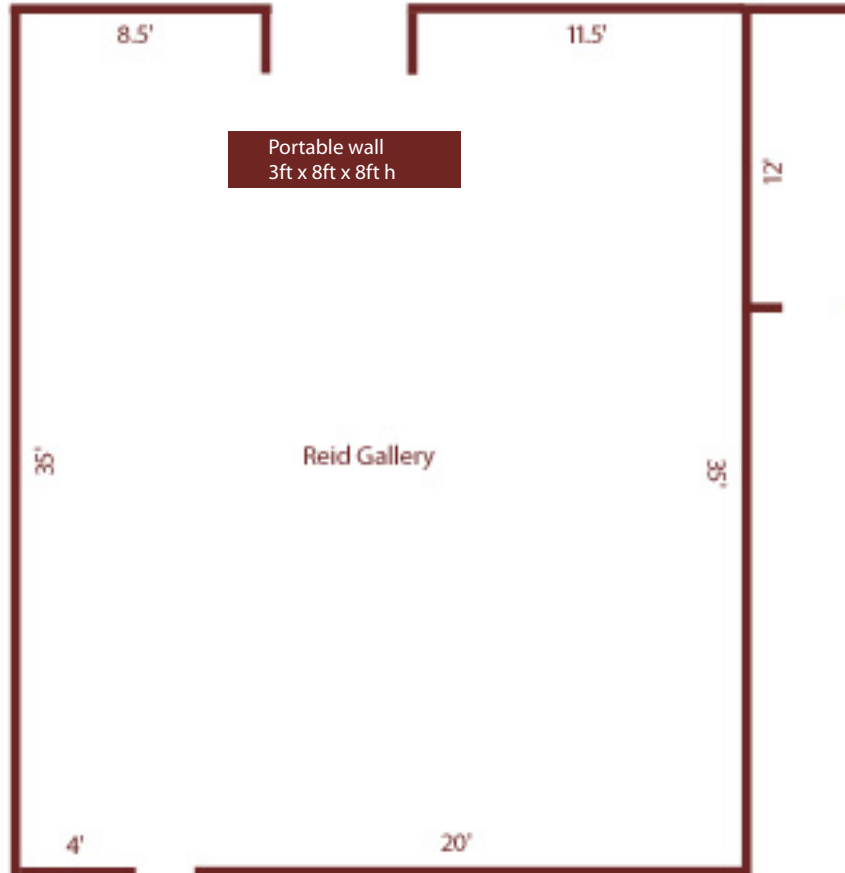

West Gallery
 322 sqft
 53 Running ft
 Wall height 10 ft
 Ceiling height 10.5 ft
 Track lighting height 9 ft

East Gallery
 524 sqft
 84 running ft
 Wall height 10 ft
 Ceiling height 10.5 ft
 Track lighting height 9 ft

Reid Gallery
 1065 sqft
 114 running ft
 Wall height 10 ft
 Ceiling height 20 ft
 Track lighting height 11 ft

Portable wall
 3ft x 8ft x 8ft h

East
 Gallery

West
 Gallery

Reid Gallery